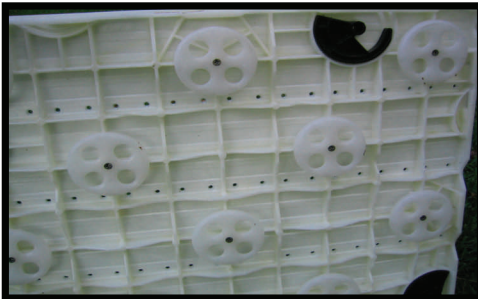

TERRAFLOR®

TERRAFLOR® uses the same patented feet and cams as **TERRAPLAS®** and is designed for use with both natural and artificial turf fields.

TERRAFLOR® allows the passage of air and light; creating a moist atmosphere under the tile, without any noticeable build-up of heat.

TERRAFLOR® (2002)

Terraflor® Dimensions:

29.31" x 29.31" x 1.31" high. = 5.97 sf of surface

Storage:

Pinned in blocks of six and placed on pallets 20 high = 716 sq ft per pallet; If stacked 3 pallets high, 19,342 sq ft stores in a 45.5 ft by 7.5 ft footprint.

TERRAFLOR® is second-generation grass cover system; keeping the same basic design features as **TERRAPLAS®**, but adding an overlapping edge.

TERRAPLAS USA, INC

1104 West State Hwy 31
Kilgore, Texas 75662