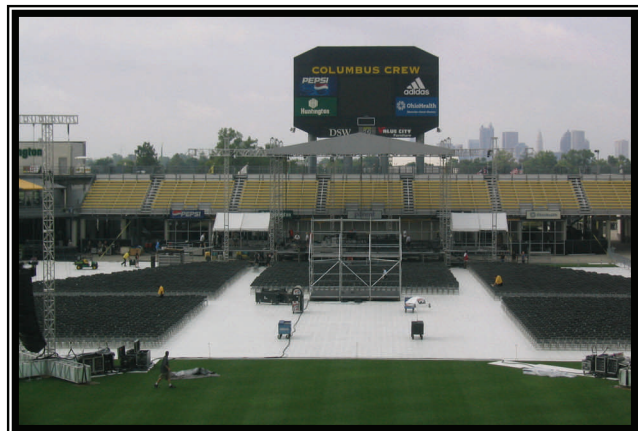

“PROTECTING YOUR TURF AS IF IT WERE OUR OWN”