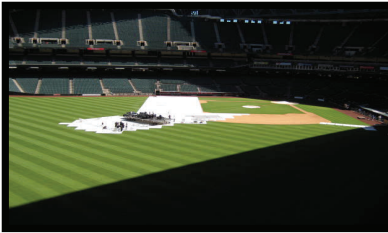

TERRAFLOR®

TERRAFLOR® uses the same patented feet and cams as **TERRAPLAS®** and is designed for use with both natural and artificial turf fields.

TERRAFLOR® allows the passage of air and light; creating a moist atmosphere under the tile, without any noticeable build-up of heat.