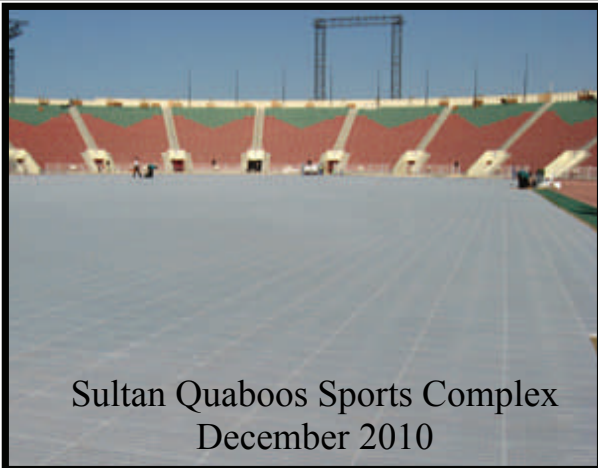

TERRATURF®

TERRATURF® is the latest generation of high quality products from Terraplas Plc., the *world's leader in turf protection products since 1991*. Ask for Terraplas® products by name and do not accept products from companies that say they are “as good as Terraplas”, just buy Terraplas for yourself.

TERRATURF® has unique overlapping edges to prevent the passing of non-desirable liquids and rubbish onto the turf; whether natural or

TERRATURF® tiles ‘snap’ together quickly and easily without using any specialized equipment.

Sultan Quaboos Sports Complex
December 2010

TERRATURF®

Terraturf Dimensions:

Each tile is: 9.88” x 19.63” x 1”

Tiles Per Sheet: 16

Size Per Sheet: 79.04” x 39.26” x 1”

Square Feet Per Sheet: 21.55

Storage: